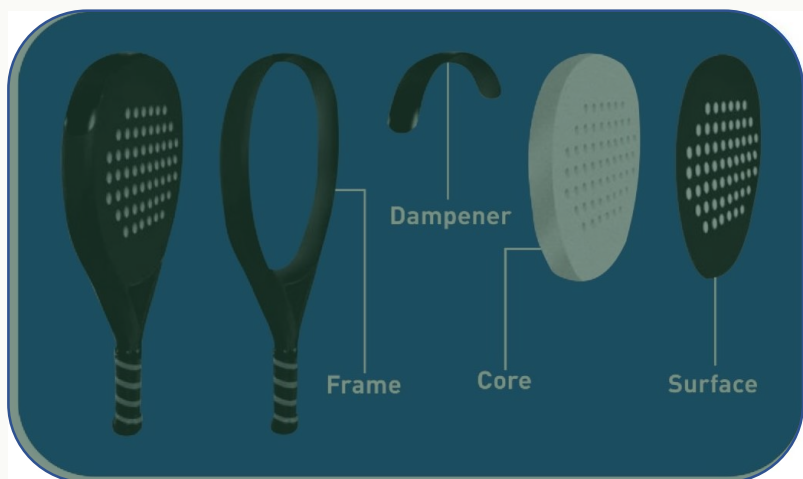

BEACH PADEL PRODUCTS

PANTHER

COSMOS

SMASH

Hard EVA core
3K graphite · Round
shape
High control & power

All-round beach padel
3K graphite frame
Diamond shape

All-round beginner–
intermediate
3K graphite frame
Diamond shape